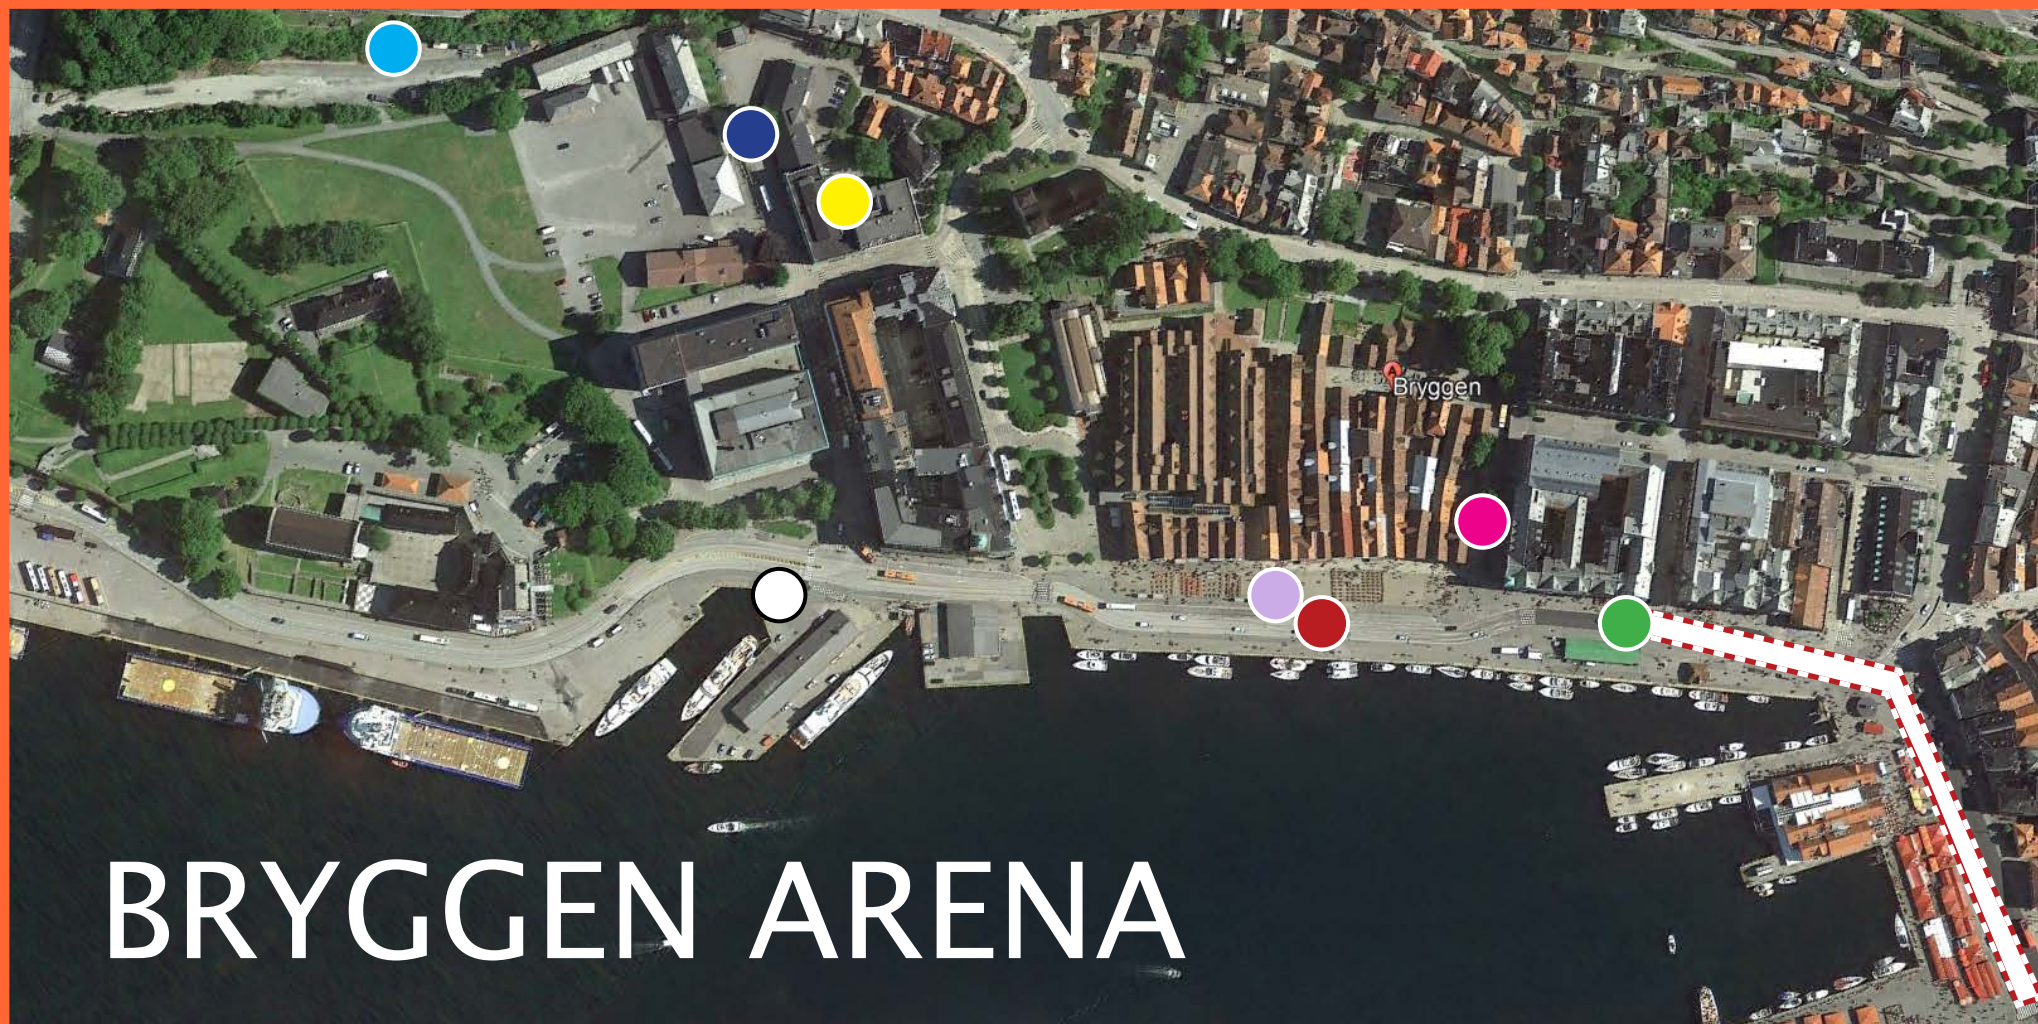

# Fjordkraft BERGEN CITY MARATHON

-  Hurtigtesting/Rapid test
-  Vikinghallen - Sportsmesse/Sports Expo  
Oppbevaring tøy KUN for 42km/  
Storage service ONLY for 42km
-  Start Marathon + Half marathon
-  Start Stafett / Start relay

# BRYGGEN ARENA